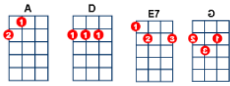

River Deep Mountain High

When I was a little **[D]** girl I had a rag doll
Only doll I've ever **[A]** owned
Now I love you just the **[D]** way I loved that rag doll
But only now my love has **[A]** grown
And it gets **[E7]** stronger in every **[A]** way
And it gets **[E7]** deeper let me **[A]** say
And it gets **[E7]** higher day by **[A]** day

And **[G]** do I love you my oh my
Yeah **[A]** river deep mountain high
[G] If I lost you would I cry
[A] Oh how I love you baby baby baby baby

When you were a young boy
[D] did you have a puppy
That always followed you **[A]** around
Well I'm gonna be as **[D]** faithful as that puppy
No I'll never let you **[A]** down
Cause it goes **[E7]** on and on like a river **[A]** flows
And it gets **[E7]** bigger baby and heaven **[A]** knows
And it gets **[E7]** sweeter baby as it **[A]** grows

And **[G]** do I love you my oh my
Yeah **[A]** river deep mountain high
[G] If I lost you would I cry
[A] Oh how I love you baby baby baby baby

[A] I love you baby like a flower loves the spring
[A] And I love you baby just like a robin loves to sing
[D] And I love you baby like a school boy loves his pie
[A] And I love you baby river deep mountain high

12 bars **[A]** with Baby Oooohhhh etc

And **[G]** do I love you my oh my
Yeah **[A]** river deep mountain high

[G] If I lost you would I cry
[A] Oh how I love you baby baby baby baby